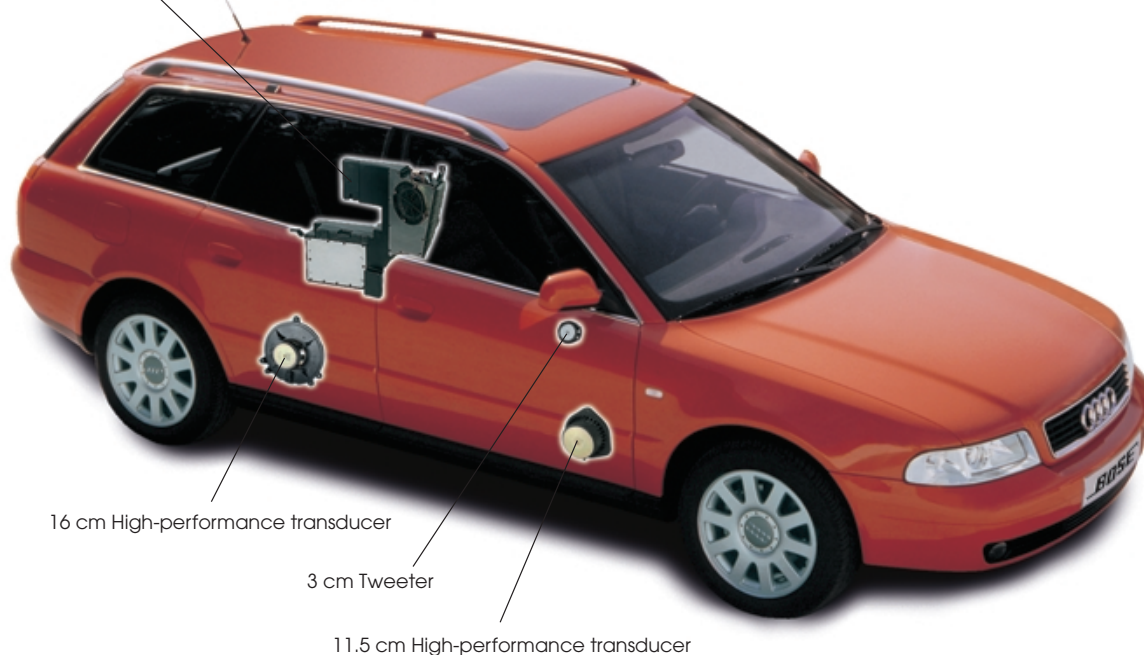

The Bose Sound-System for the Audi A4 Avant

13 cm Woofer in a 10.3 l bass reflex unit and System Electronics

16 cm High-performance transducer

3 cm Tweeter

11.5 cm High-performance transducer

System Electronics

(next to bass reflex unit)

- 4 Low-distortion linear amplifiers
- 1 Bose patented two-state modulation amplifier
- 5 Channels of custom equalization

Advanced signal processing to ensure full sound and no audible distortion at every listening level

7 High-Performance Speakers

Front doors:	2	11.5 cm High-performance transducers
	2	3 cm Tweeters
Rear doors:	2	16 cm High-performance transducers
Trunk:	1	13 cm Woofer in a 10.3 l bass reflex unit integrated invisibly behind a cover into the left side of the trunk